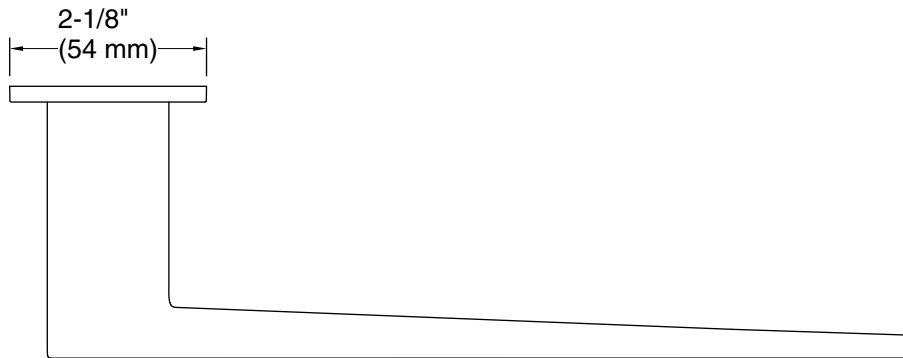

Technical Information

All product dimensions are nominal.

Installation Type: Wall-mount

Material: Zinc

Notes

Install this product according to the installation instructions.

CAUTION: Risk of personal injury. Do not install these products in any area where they are likely to be used inadvertently as a grab bar or support bar. These products are not designed or intended for use as a grab bar or support bar.