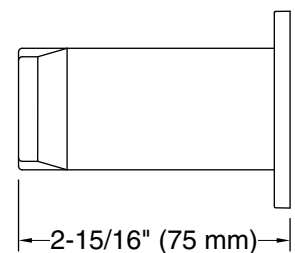

Technical Information

All product dimensions are nominal.

Installation Type: Wall-mount

Material: Zinc

Notes

Install this product according to the installation instructions.

CAUTION: Risk of personal injury. Do not install these products in any area where they are likely to be used inadvertently as a grab bar or support bar. These products are not designed or intended for use as a grab bar or support bar.